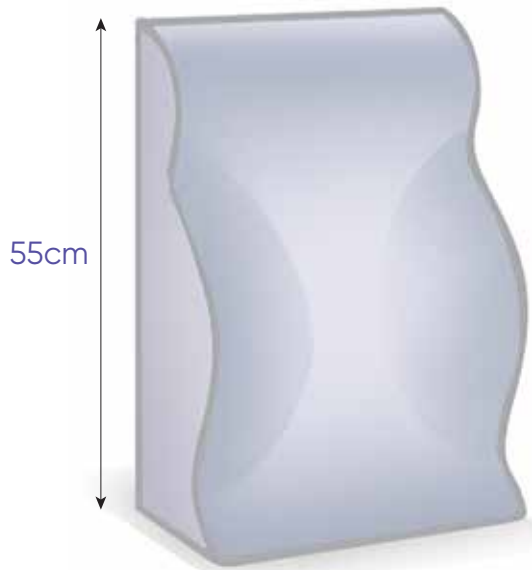

Total Spinal Support

Model 1

55cm

Model 1

50cm

Model 2

Full back spinal support with flanks in two sizes

- Designed for people with spinal pain, back pain or disability.
- Designed to fit any normal seating position.
- Side flanks inhibit lateral movement.
- Can be used on a variety of seats.
- Will benefit all users.

2 SIZES AVAILABLE:

- Model 1**
for use on firm seating
(car, office chair)
- Model 2**
for use on soft seating
(sofa or armchair)