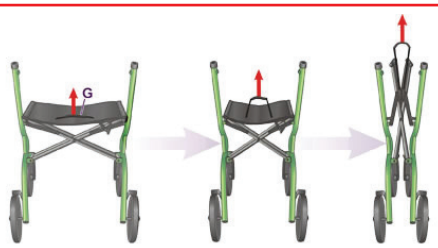

NEW

SPACELITE *carbon*

100% Carbon Fibre

Supa-light weight*

Included Free!

- Saddle Bag

153 - 195 cm	78 - 92 cm	62 cm	46 cm	64 cm	65 cm

SPACElite Carbon Rollator

- Comfort curved backrest.
- Feather touch breaks that lock.
- Comfortable ergonomic grips.
- Comfortable sling seat.
- Handy utility basket.
- Curb Climber.

- All Carbon Fibre, no Glass
- Easy tool-free assembly.
- Folds from side to side.
- User Weight 150 kg.
- *Weight 4.8kg without accessories. Gross weight 5.4kg.

Blue

K900-200

Green

K900-201