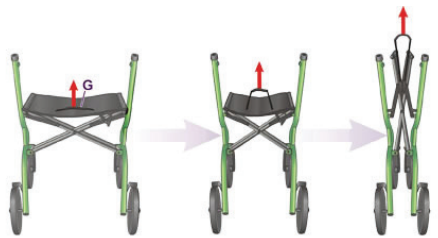

# SPACElite4.5

**Supa-light weight\***

**Included Free!**

- Cane Holder
- Cup/Phone Holder
- Light, White & Red
- Saddle Bag

150 - 180 cm	82 - 93 cm	56 cm	48 cm	62 cm	72 cm

## SPACElite4.5 Rollator

- Comfort curved backrest.
- Feather touch breaks that lock.
- Comfortable ergonomic grips.
- Comfortable sling seat.
- Handy utility basket.
- Easy tighten brakes.
- Curb Climber

- Quick release handle height
- Easy tool-free assembly.
- Folds from side to side.
- \*Weight 4.5kg without accessories. Gross weight 5.4kg.

**Silver**  
**K900-100**

**Charcoal**  
**K900-101**

**Red**  
**K900-102**