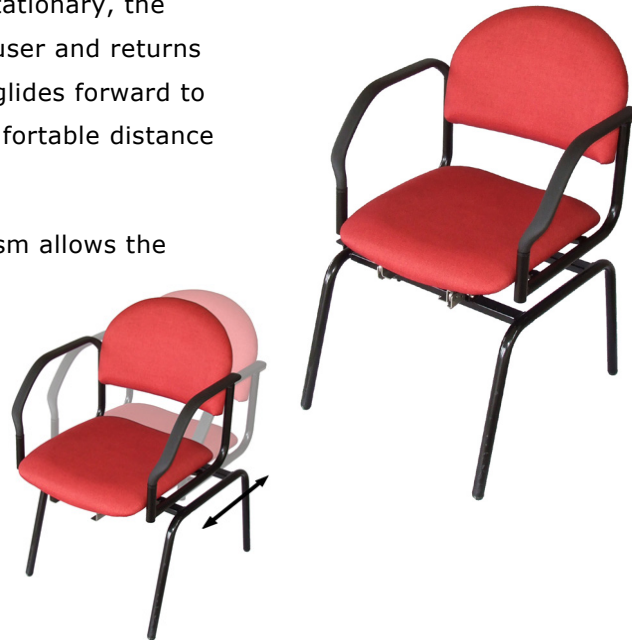

Revolution Chair

The revolution chair incorporates a unique, **patented "swivel-slide" technology** allowing easy access to the chair and to the table *without moving its legs*.

While the chair legs are stationary, the seat turns to receive the user and returns to face the table. It then glides forward to position the user at a comfortable distance from the table edge.

The lock/release mechanism allows the seat to gently slide back from the table so it can swivel left or right for easy stable exit.

The **Revolution Chair** is the only chair of its kind in the world, patented and sold only through your local dealer.

Finishes

- Frame are Satin Black or Silver Pearl.
- Fabrics available in Terra Nova Neo colors.
- Other finishes available on request.

Dimensions

seat width:	450mm	overall width:	580mm
seat height:	500mm	adj height:	475-550mm
seat depth:	485mm	overall depth:	575mm

Features

- swivel seat pan
- slide mechanism brings seat forward 150mm
- soft and durable polyurethane arms

Applications

- dining rooms
- rehabilitation facilities
- at home
- disability services