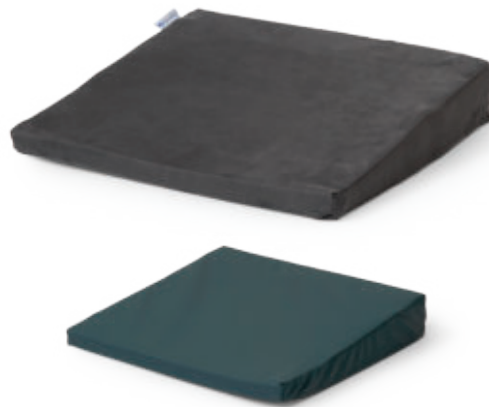

PostureWedge™

ANGLED CUSHION

Correct pelvic tilt
reduces pressure to
lower back..

Wedge cushion encourages correct pelvic tilt to reduce pressure on the lumbar discs and thus minimise potential back problems.

- Promotes better posture — helps maintain your normal lumbar curve while sitting
- Relieves stress on back, increases user comfort for longer periods
- Available in soft Dura-Fab™ fabric, or easy-wipe bacteria inhibiting Steri-Plus™

**“Great for use in office & home
& also handy for outdoors”**

Compact and lightweight, Posture Wedge is a multi-purpose cushion designed for normal seating in your office or home, and is used with the lower end in front. In the car you simply turn it around and it is useful for positioning you firmly against the back of the seat and prevents you from sliding down.