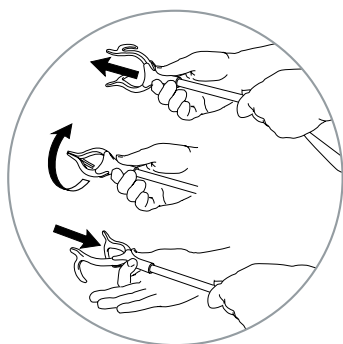

Etac Aktiv reachers

The Etac Aktiv reachers are available in a number of models. They are light and have ergonomically designed handles to make reaching and gripping easier. The jaws open wide but still grab the smallest item. A unique feature is the possibility to turn the jaws. They can easily be changed from a horizontal to a vertical position. All models have a magnet in the handle for picking up small metallic objects.

The jaws can be set to two positions.

All models have a magnet in the handle to pick up metallic objects.

Etac Aktiv reacher, short and long

The Etac Aktiv reacher handles are slightly angled and only require a small hand grip to maneuver. This utilizes the strength in the hand and provides an effective grip. The handle has a support for the index finger which gives improved precision. The entire gripping surface of the jaws is coated with hardwearing rubber, ensuring plenty of friction which also reduces the amount of strength required.

Etac Aktiv reacher with power grip and hook

This Active reacher has a 90° angled handle and a forearm support which enables use for persons with very limited lifting ability and weak hands. The jaws are provided with hooks to pull or push items. The Aktiv reacher with hook also has the same turnable jaws and a magnet to pick up small metallic items.

This handy Etac reacher with hook is a perfect aid for dressing and undressing due to its ability to pull and push. Additionally the Aktiv reacher with hook has the same light weight and brilliant functionality as the other Aktiv reachers.