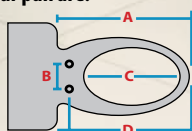

EcoBidet-S300 Mid Range System

Electric Bidet EB-S300

New style and innovative design

Available in:

Standard seat

Elongated seat

FEATURES

- NOZZLE (x1)
- WATER SAVING
- REAR CLEANSE
- COLD WATER OPTION
- ONE BUTTON WASH FUNCTION
- ANTI-BACTERIAL PLASTIC
- SIDE CONTROL
- FEMININE CLEANSE
- SOFT CLOSE HYDRAULIC LID
- ERGONOMIC SEAT
- FILTER EXTERNAL
- AIR AND WATER STREAM
- ENERGY (power) SAVE
- MF FILTER (optional)
- HEATED WATER
- NOZZLE CLEAN BUTTONS
- HEATED SEAT
- ELECTRICAL (power point req.)
- SEAT SENSOR
- SELF CLEANSING NOZZLES
- INSTANTANEOUS HEAT (fast heat)
- QUICK RELEASE
- REMOTE CONTROL
- MINI SIDE CONTROL
- ULTRA STREAMLINE DESIGN
- FILTER IN-BUILT
- HEATED DRYER
- MASSAGE/MOVE
- NOZZLE POSITION ADJUST
- SELF DIAGNOSIS
- WIDE, MEDIUM, NARROW SPRAY
- PULSE
- CHILD
- DEODORISER
- ENEMA
- USER PRESETS
- WET AREA RATED IPX4
- REMOVABLE SIDE REMOTE CONTROL
- STAINLESS STEEL NOZZLES
- SILVER IONISATION
- FIT INTERNAL CISTERN (kit required)
- FIT BACK TO WALL SUITE
- FIT ENCLOSED SUITE

The difference

EB-S200 Budget System

EB-S300 Mid Range System

The EB-S300 has 2 additional features:

Dryer - Warm air blower (dryer) can be set to a desirable temperature as it gently dries you. May take multiple uses depending on temperature and weather.

Deodoriser - Sucks foul air from the toilet bowl through a carbon filter reducing odours.

EcoBidet S300 (Standard Seat)

This Bidet will fit on your existing toilet suite if the measurements of your pan are:

- **A:** 480mm or above
- **B:** Between 140-195mm
- **C:** 320mm or above*
- **D:** 400mm or above

EcoBidet S300 (Elongated Seat)

This Bidet will fit on your existing toilet suite if the measurements of your pan are:

- **A:** 520mm or above
- **B:** Between 140-195mm
- **C:** 340mm or above
- **D:** 400mm or above