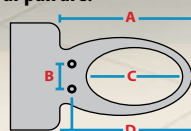

- A:** 480mm or above
- B:** Between 140-195mm
- C:** 320mm or above*
- D:** 400mm or above

EcoBidet S300 (Elongated Seat)

This Bidet will fit on your existing toilet suite if the measurements of your pan are:

- A:** 520mm or above
- B:** Between 140-195mm
- C:** 340mm or above
- D:** 400mm or above

* At 320mm once installed some porcelain may be visible. 330mm is the preferred size.

This Bidet has passed electrical and watermark certification. Local plumbing regulations may apply.