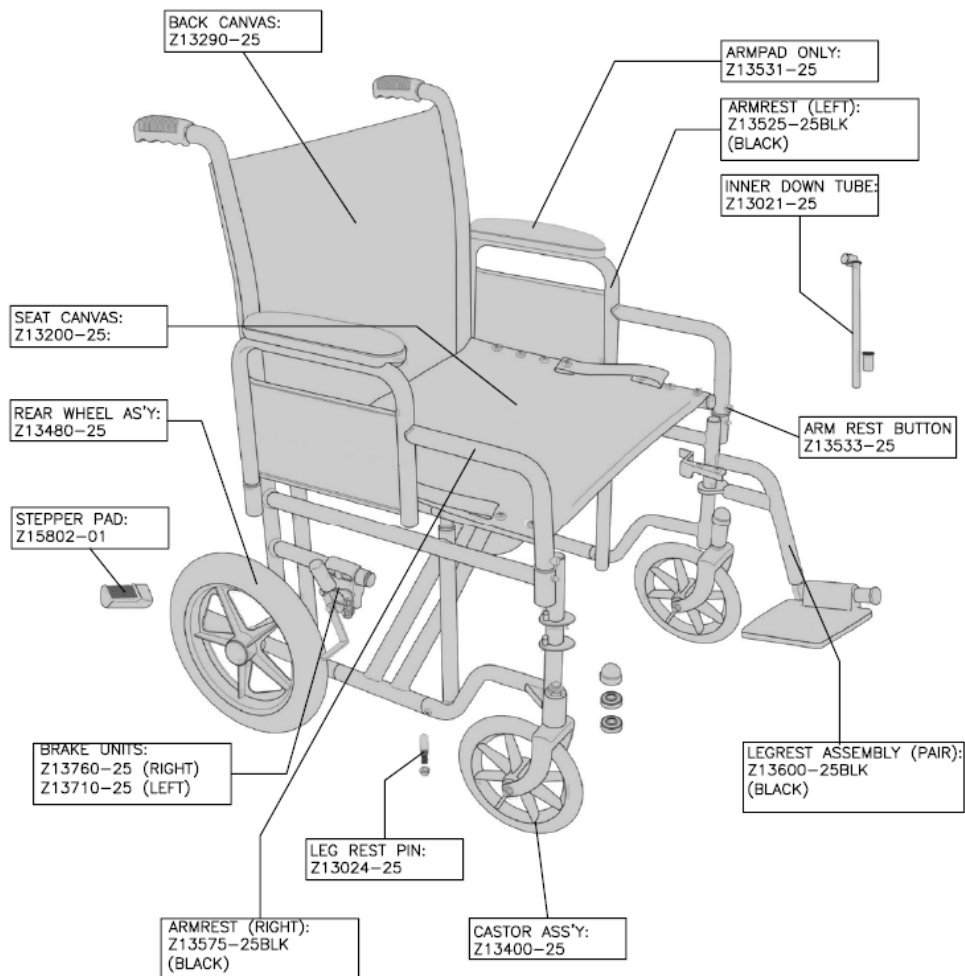

Spare Parts Listing for:

BTR22BLKAU

Front Castor and Fork Assembly - BTR22	Z13400-25/24AU
12" Rear Wheel Assembly, BTR22	Z13480-25/24AU
Arm pad, BTR22, 26 x x5.5cm (14 cm holespacing), Vinyl	Z13531-25/24AU
LEGRESTS (PAIR) FOR BTR22	Z13600-25BLK/24BLKAU
SEAT CANVAS FOR BTR22 TRANSPORT CHAIR	Z13200-25/24AU
BACK CANVAS FOR BTR22 TRANSPORT CHAIR	Z13290-25/24AU
Brake Unit - Right	Z13760-25/24AU
Brake Unit - Left	Z13710-25/24AU
Stepper Pad	Z15802-25/24AU
Armrest - Right - BTR	Z13575-25ABLK/24BLKAU
Armrest - Left - BTR	Z13525-25BLK/24BLKAU
Inner Down Tube	Z13021-25/24AU
Arm Rest Button	Z13533-25/24AU